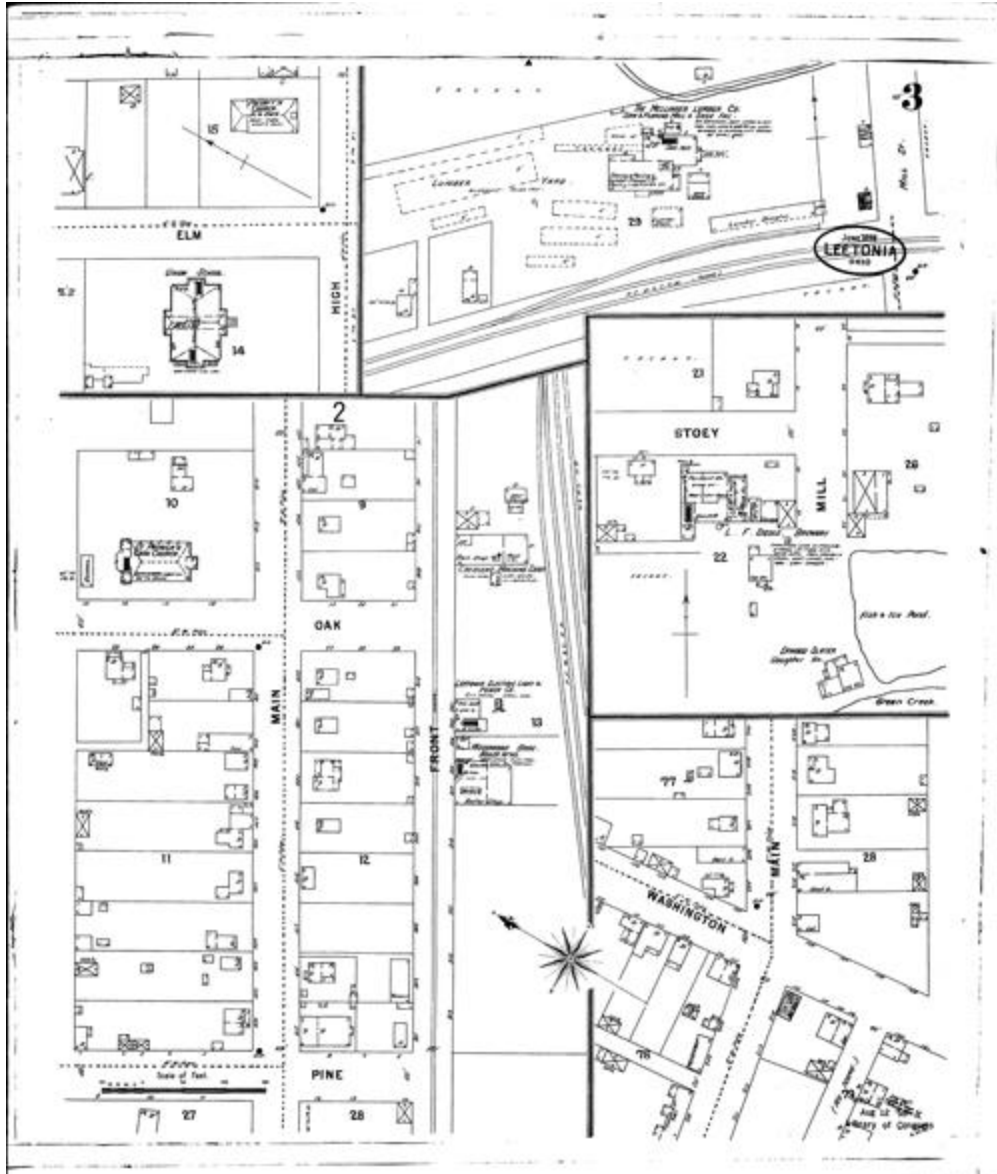

STREETS: Cherry Fork Ave.; Columbia [301-409]; Lisbon; Mill [101-112]; Somers; State [201-205];

SPECIALS: Floding & Sittler Sl'ght'r Ho.; Harvey Hotel; M. E. Church; Mennonite Church; Public School Somers Street; Rieck E. E. & Co. Creamery; Salem Iron Co.'s Blast Furn.; St. John's Ev. Luth. Church

STREETS: Chestnut; Elm [101-117]; Front [401-447]; Main [501-573]; State [15-24]; Walnut;

SPECIALS: Central Hotel; Jackson Building; Leetonia China Works; Leetonia Hotel; Leetonia Novelty Foundry; Leetonia Opera House; Lodge M. D. Grain Wareho.; N. Y. P. & O. R. R. Depot; P. Ft. W. & C. R. R. Depot; Randall Rankin & Co. Flour Mills; Ritt I. Tool Shop; St. Patrick's School; Standard Oil Co.; Strasbaugh J. F. Grain W. H.; Thompson Hotel; Union Passenger Station; Valley House; Wick Block

STREETS: Front [301-321]; Main [201-220]; Main [401-427]; Mill [15-25]; Oak; Pine; Stoey; Washington [101-121];

SPECIALS: Crescent Machine Shop; Leetonia Electric Light and Power Co.; Mellinger Lumber Co.; Presbyterian Church; Public School High Street; Siegle L. F. Brewery; Slater E. Slaughter House; St. Patrick's Church; Union School; Woodward Bros. Boiler W'ks

STREETS: Columbia [401-411]; Main [601-616]; Main at Washingtonville;

SPECIALS: Cherry Valley Iron Works; Ev. Luth. Ch. at Wash'gtonv.; Leetonia Mines & Coke W'ks; Leetonia Water Works; Reichart F. H. Bakery; Washingtonville Coal Mine