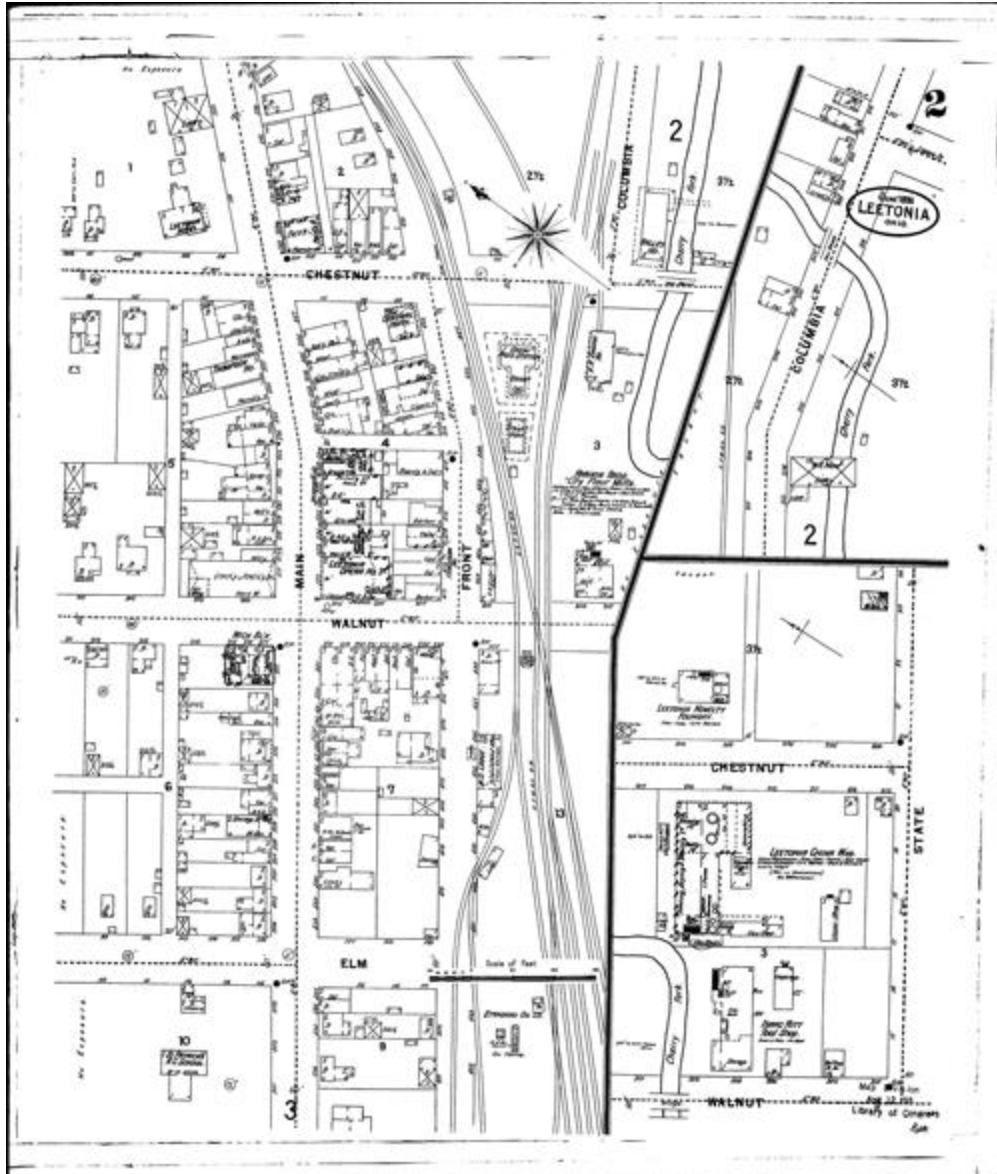

STREETS: Cherry Fork Ave.; Columbia [301-409]; Lisbon; Mill [101-112]; Somers; State [201-205];

SPECIALS: Floding & Sittler Sl'ght'r Ho.; Harvey Hotel; M. E. Church; Mennonite Church; Public School Somers Street; Rieck E. E. & Co. Creamery; Salem Iron Co.'s Blast Furn.; St. John's Ev. Luth. Church

STREETS: Chestnut; Elm [101-117]; Front [401-447]; Main [501-573]; State [15-24]; Walnut;

SPECIALS: Central Hotel; Jackson Building; Leetonia China Works; Leetonia Hotel; Leetonia Novelty Foundry; Leetonia Opera House; Lodge M. D. Grain Wareho.; N. Y. P. & O. R. R. Depot; P. Ft. W. & C. R. R. Depot; Randall Rankin & Co. Flour Mills; Ritt I. Tool Shop; St. Patrick's School; Standard Oil Co.; Strasbaugh J. F. Grain W. H.; Thompson Hotel; Union Passenger Station; Valley House; Wick Block

STREETS: Front [301-321]; Main [201-220]; Main [401-427]; Mill [15-25]; Oak; Pine; Stoey; Washington [101-121];

SPECIALS: Crescent Machine Shop; Leetonia Electric Light and Power Co.; Mellinger Lumber Co.; Presbyterian Church; Public School High Street; Siegle L. F. Brewery; Slater E. Slaughter House; St. Patrick's Church; Union School; Woodward Bros. Boiler W'ks

STREETS: Columbia [401-411]; Main [601-616]; Main at Washingtonville;

SPECIALS: Cherry Valley Iron Works; Ev. Luth. Ch. at Wash'gtonv.; Leetonia Mines & Coke W'ks; Leetonia Water Works; Reichart F. H. Bakery; Washingtonville Coal Mine