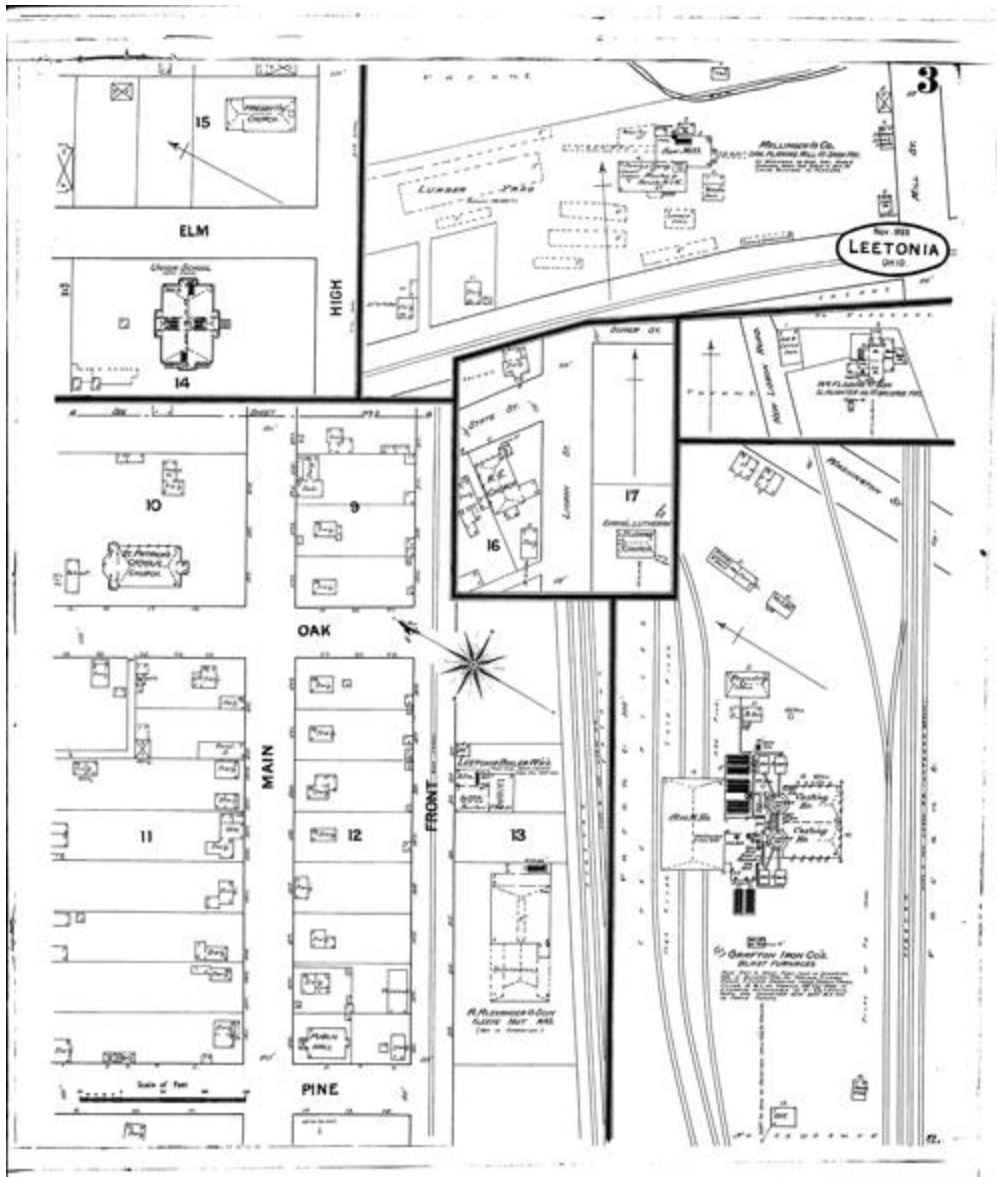

**SPECIALS:** Cherry Valley Iron Works & Mines; Hershey Hotel; Leetonia Mines & Coke W'ks; Siegle L. F. & Co. Brewery

**SPECIALS:** American Porcelain M'fg Co.; Byard P. Foundry; Catholic School; Chase I. Lumber Yard; City Flour Mills; Forney's Opera House; Leetonia Hotel; N. Y. P. & O. R. R. Depot; P. Ft. W. & C. R. R. Depot; Randall Rankin & Co. Flour Mills; Ritt I. & Son Tool Shop; St. Cloud Hotel; Strasbaugh J. F. Grain W. H.; Town Hall; Valley Hotel; Wick Block